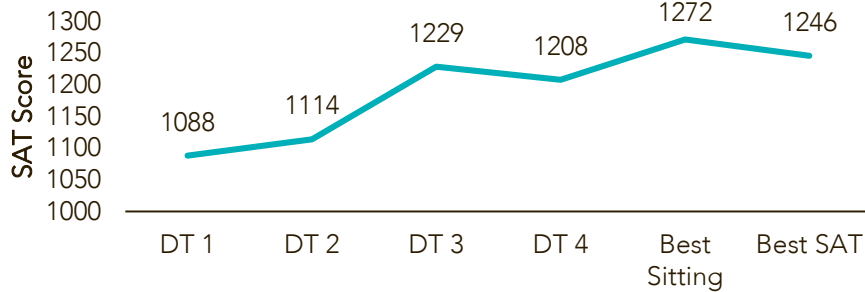

CollegeSpring's Impact Model

CollegeSpring serves the highest need students -

those who are below the benchmark but can still benefit -

increasing their SAT scores,

increasing their chance of college admission,

and increasing college enrollment across levels of academic achievement.

*Data in this report comes from a representative subsample of our students and data from students at schools we serve but who did not complete our program.