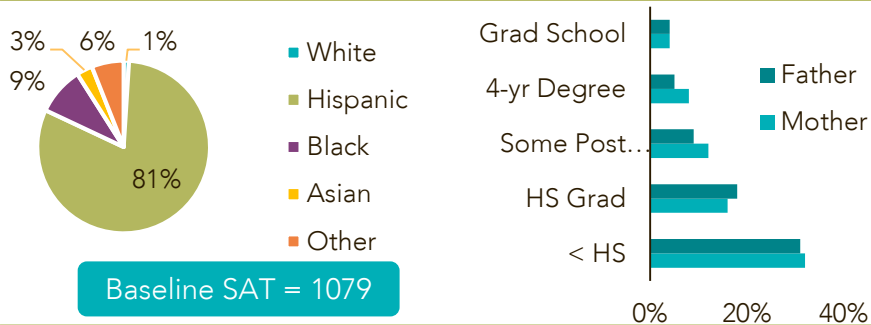

CollegeSpring's Impact Model

CollegeSpring serves the highest need students -

those who are below the benchmark but can still benefit -

increasing their SAT scores,

increasing their chance of college admission,

and increasing college enrollment across levels of academic achievement.

*Data in this report comes from a representative subsample of our students and data from students at schools we serve but who did not complete our program.